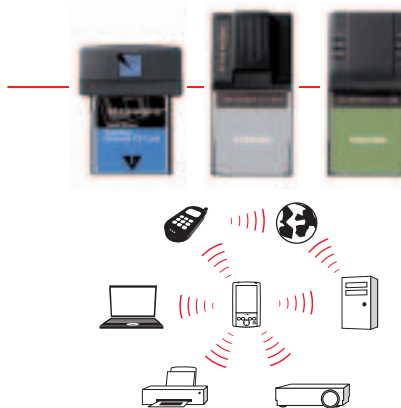

Optional expansion cards support instant wireless connections with mobile phones, PCs, peripherals, or the Internet

Stereo headphone jack

Built-in microphone and digital memo recorder

Voice recorder button

Infrared port

Advanced lithium ion power pack

Custom color side panels

Cradle connection and recharging ports

USB cradle

Seeing is believing

You'll be amazed how brilliant images appear on the Pocket PC e570. Its 3.5" reflective TFT display offers 240x320 resolution and thousands of colors, with backlighting that keeps the image sharp in any conditions.

The job at hand

This mobile business tool comes with an unprecedented number of productivity-enhancing applications, including pocket versions of familiar applications like Microsoft Excel, Word, Outlook® and Internet Explorer.

Ready to go

You'll find everything you need to get started right in the box. The versatile hardware bundle includes a soft case, AC adapter, stylus, and USB desk cradle, perfect for quick recharges and synchronization with PCs and other devices.

Record your thoughts

An integrated microphone lets you record digital voice memos wherever you go. Play them back later on the built-in speaker—or plug in the optional remote control earphones for privacy.